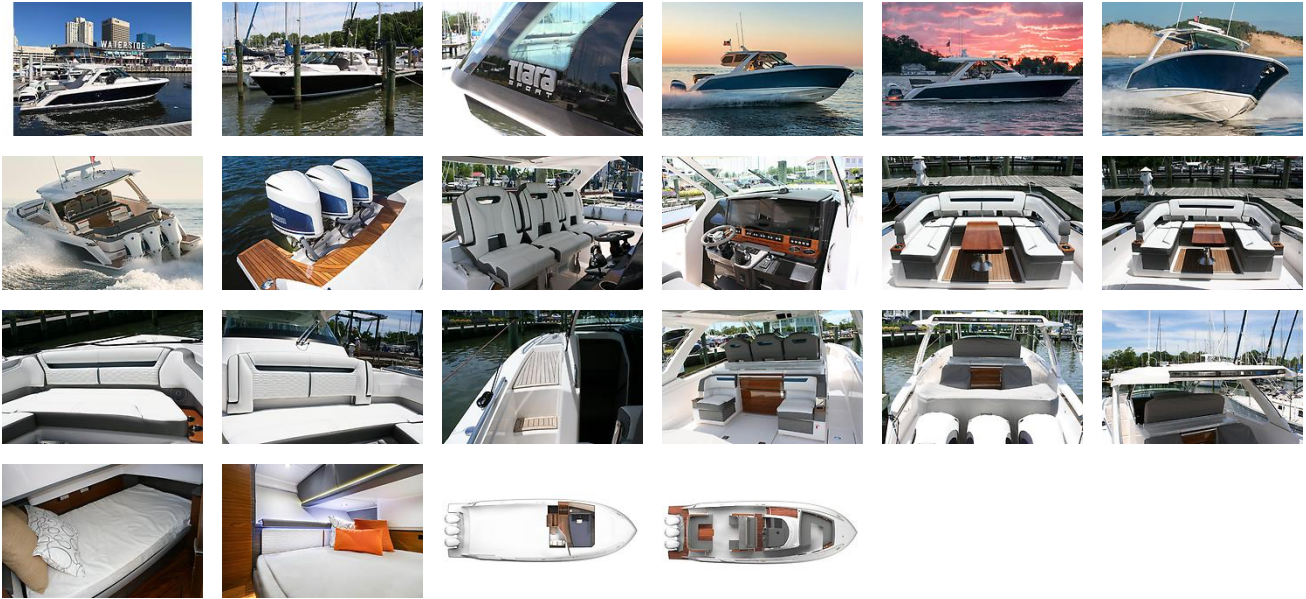

GALLERY

LOCATION MAP

North Point

yacht sales

ANNAPOLIS • PORTSMOUTH • CHARLESTON

KEN COMERFORD
North Point Yacht Sales
7330 Edgewood Road
Annapolis, MD, US
Office: 410-280-2038
Mobile: 410-991-1511
ken@northpointyachtsales.com